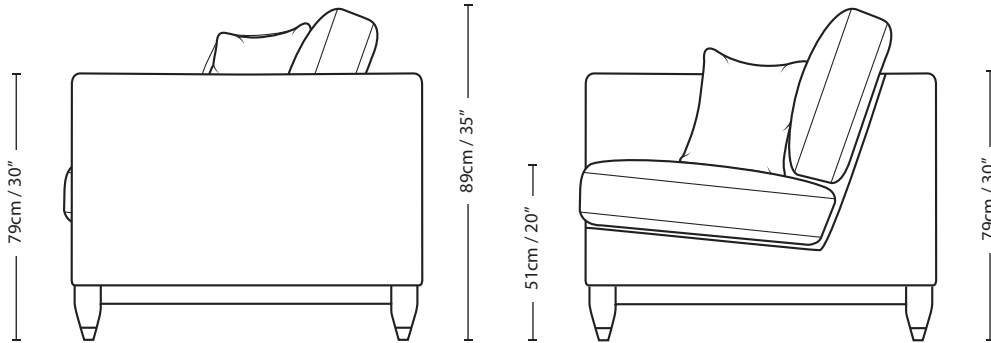

# BURLINGTON

2.5 SEATER FORMAL CUSHION

15cm / 6" 148cm / 58" 15cm / 6"

178cm / 70"

Overall Height	Overall Width	Overall Depth	Arm Height	Back Height of Frame	Seat Height	Arm Width	Inside Width Arm to Arm	Seat Depth to Cushions	Seat Depth no Cushions
89cm / 35"	178cm / 70"	99cm / 39"	79cm / 30"	79cm / 30"	51cm / 20"	15cm / 6"	148cm / 58"	56cm / 22"	74cm / 29"

Seating sizes vary to a great extent and particularly wherever there are soft cushions involved, this is magnified with front of seat to back cushion depths, whilst formal back cushions will vary with age and plumping. It is essential to note that scatter back cushion depths will adjust from which point you measure, overtime and with plumping, the accurate measurement does not exist as it will resize each and every time you enjoy its comfort.